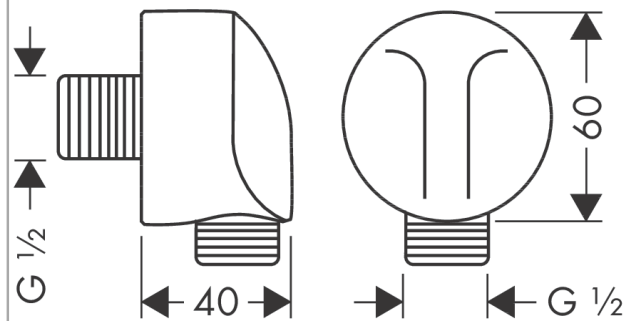

FixFit

Wall outlet E without non-return valve

Surfaces: **Brushed Bronze** Article Number: **27454140**

Description

product features

- metal connection angle
- connection type: G 1/2
- hose nut: for shower hoses with conical nut on both sides
- material cover: plastic

Design awards

Product image

Scale drawing

FixFit

Wall outlet E without non-return valve

Surfaces: **Brushed Bronze** Article Number: **27454140**

Exploded Drawing

Year of production: >06/20